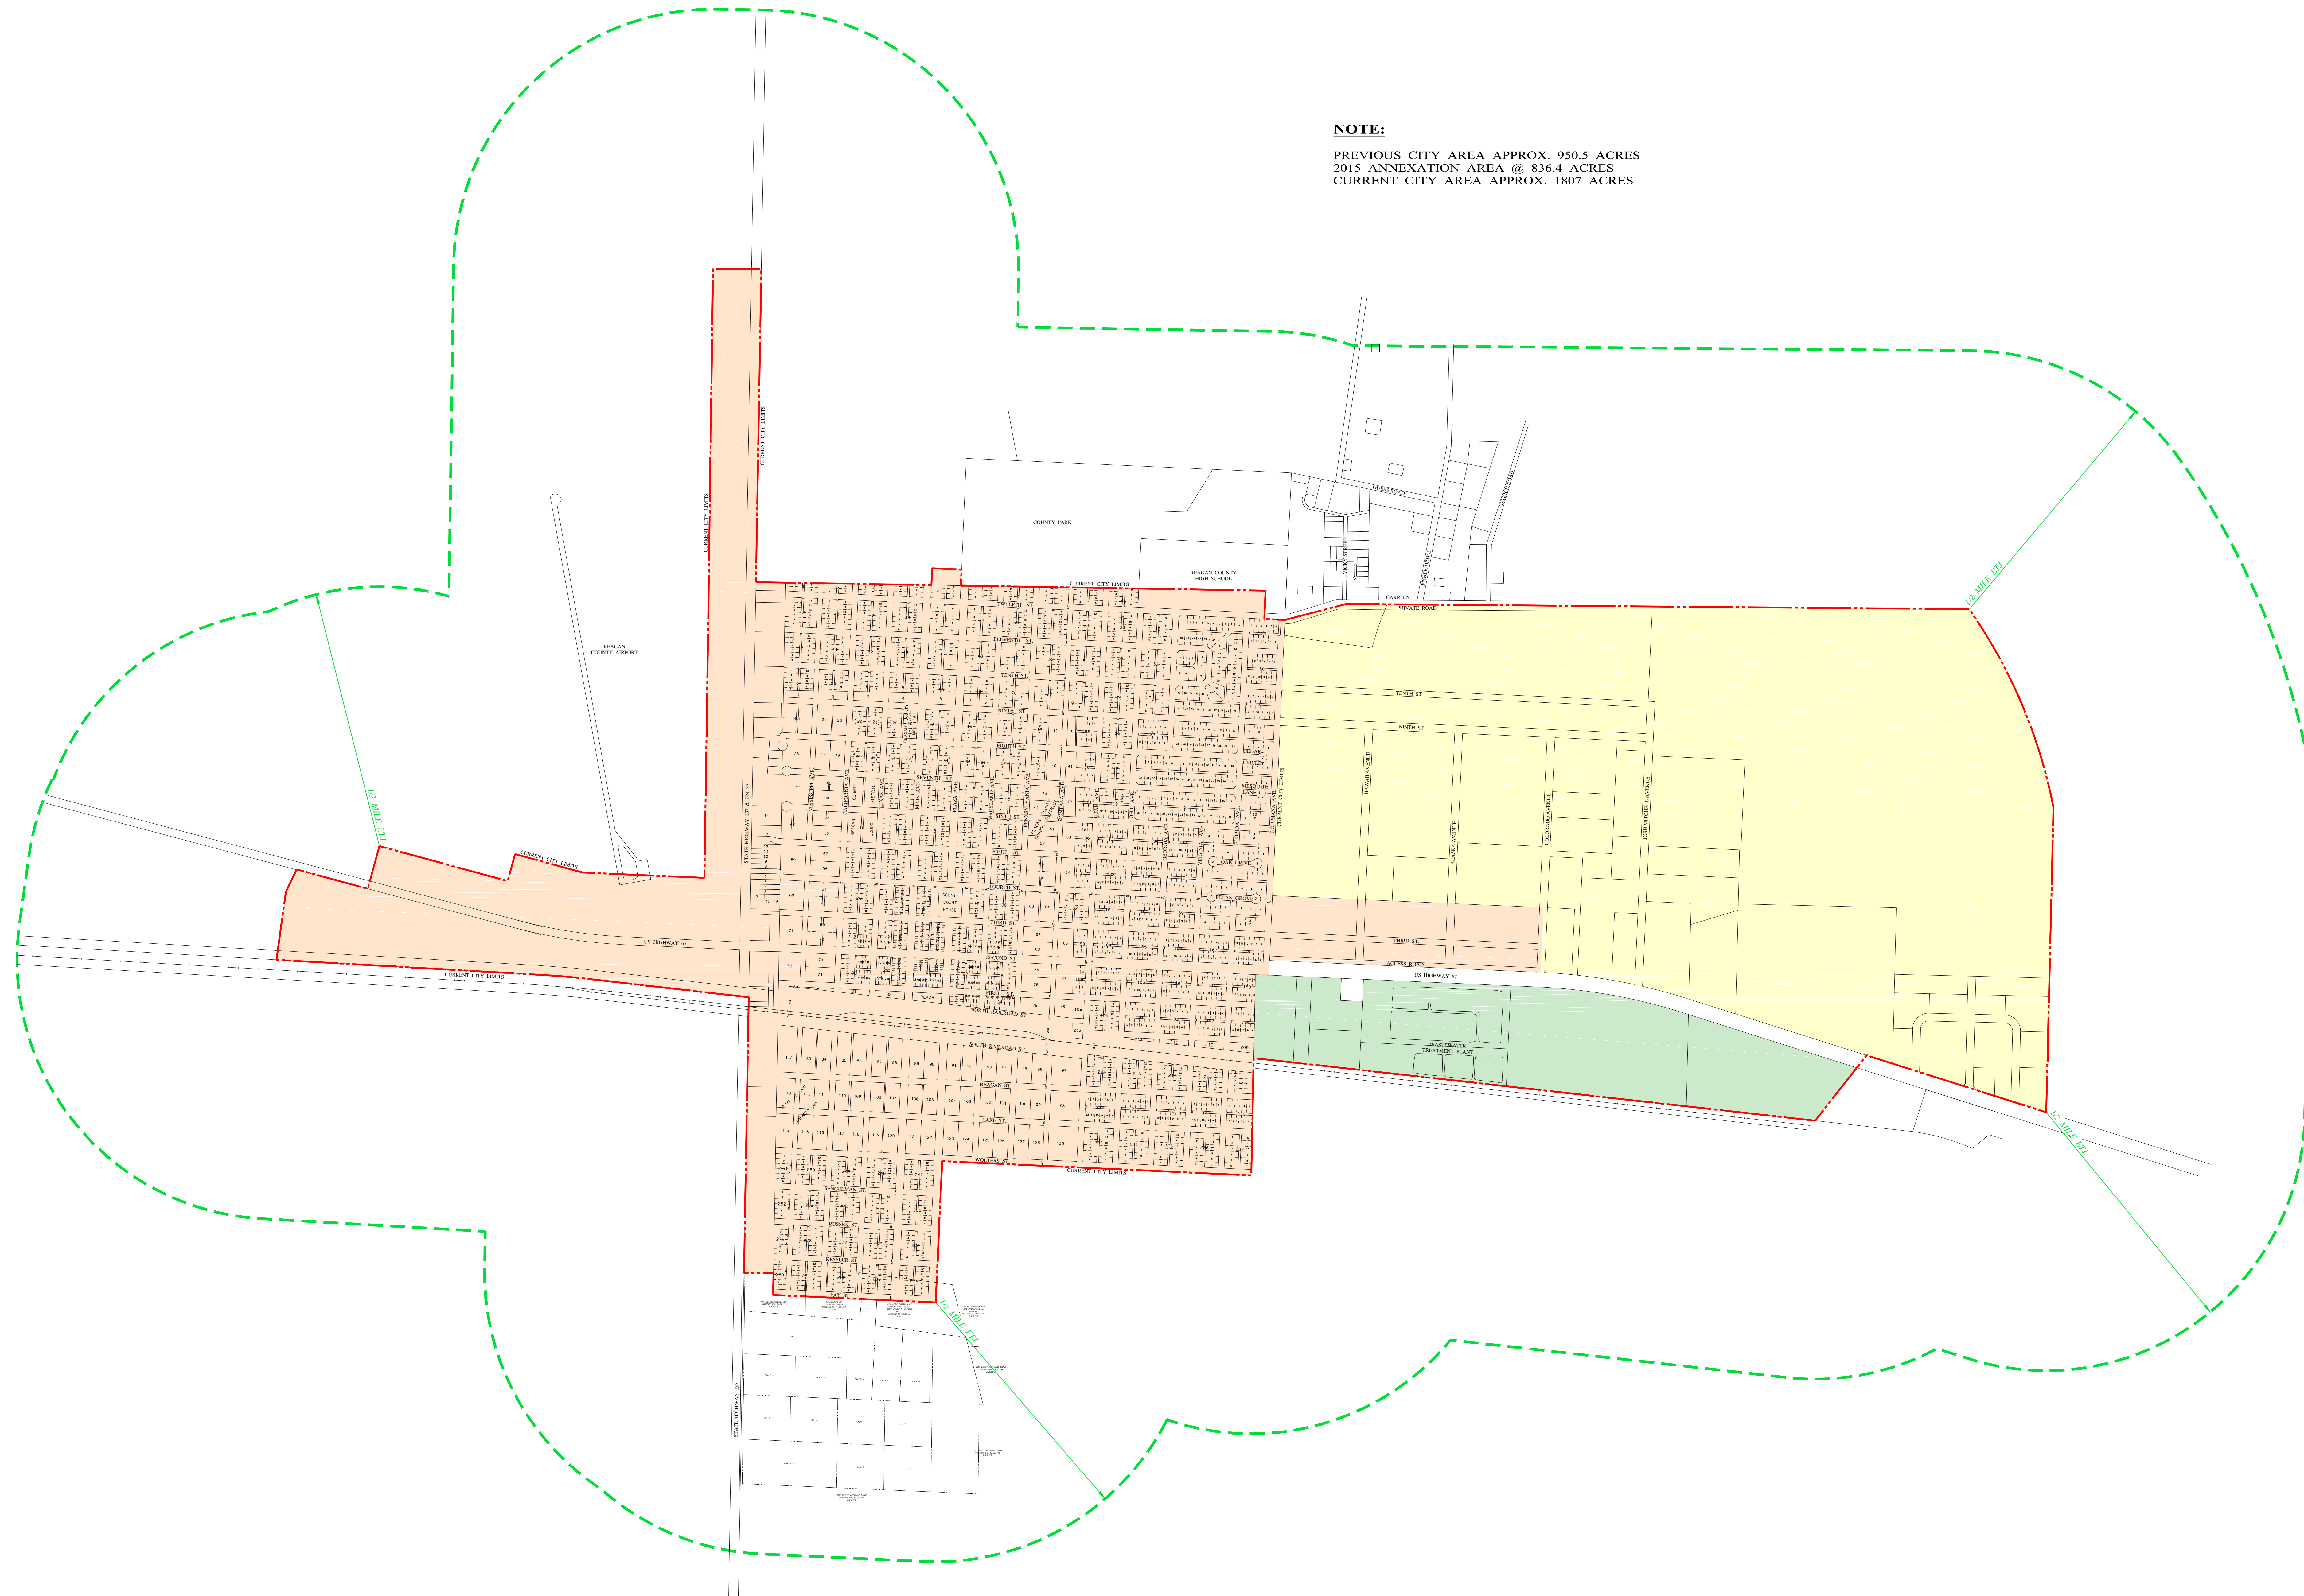

NOTE:
 PREVIOUS CITY AREA APPROX. 950.5 ACRES
 2015 ANNEXATION AREA @ 836.4 ACRES
 CURRENT CITY AREA APPROX. 1807 ACRES

LEGEND
 - - - - - CURRENT CITY LIMITS
 - - - - - CURRENT ETJ

BIG LAKE, REAGAN COUNTY, TEXAS